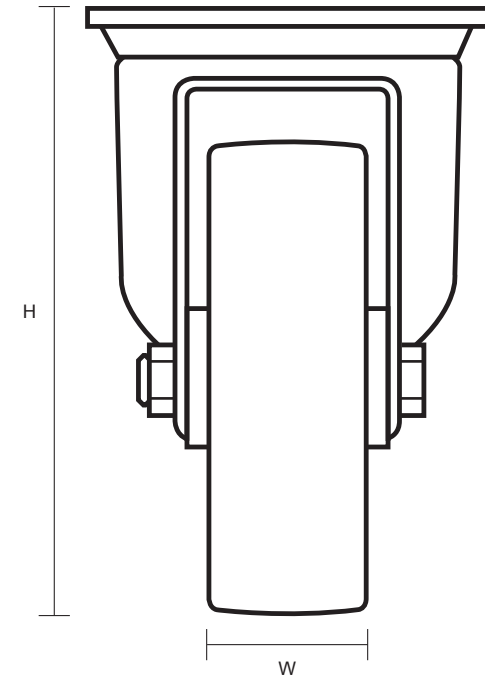

SS-200-PNB/SWB (200mm Swivel Braked Top Plate Castor Polyurethane Tyred Wheel)

Castor Dimensions - Key		
D	Wheel Diameter	200mm
L	Plate Dimension Length (mm)	140mm
L1	Plate Dimension Width (mm)	110mm
C	Plate Hole Centers length (mm)	105mm
C1	Plate Hole Centers width (mm)	80/75mm
D1	Plate Hole Diameter (mm)	10mm
H	Total Castor Height (mm)	236mm
W	Tread Width (mm)	50mm
R	Swivel Radius (mm)	195mm