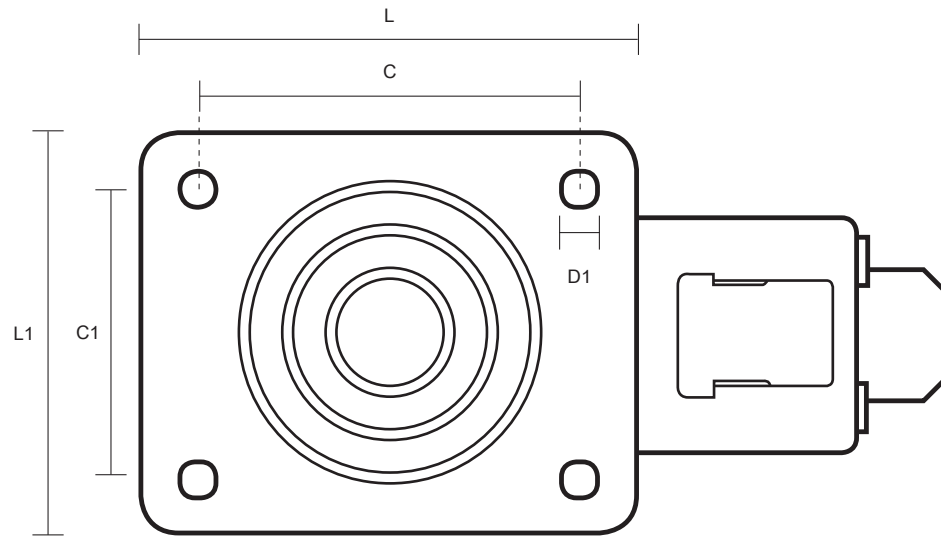

SS-200-PNB/SWB (200mm Swivel Braked Top Plate Castor Polyurethane Tyred Wheel)

Castor Dimensions - Key		
D	Wheel Diameter	200mm
L	Plate Dimension Length (mm)	140mm
L1	Plate Dimension Width (mm)	110mm
C	Plate Hole Centers length (mm)	105mm
C1	Plate Hole Centers width (mm)	80/75mm
D1	Plate Hole Diameter (mm)	10mm
H	Total Castor Height (mm)	236mm
W	Tread Width (mm)	50mm
R	Swivel Radius (mm)	195mm