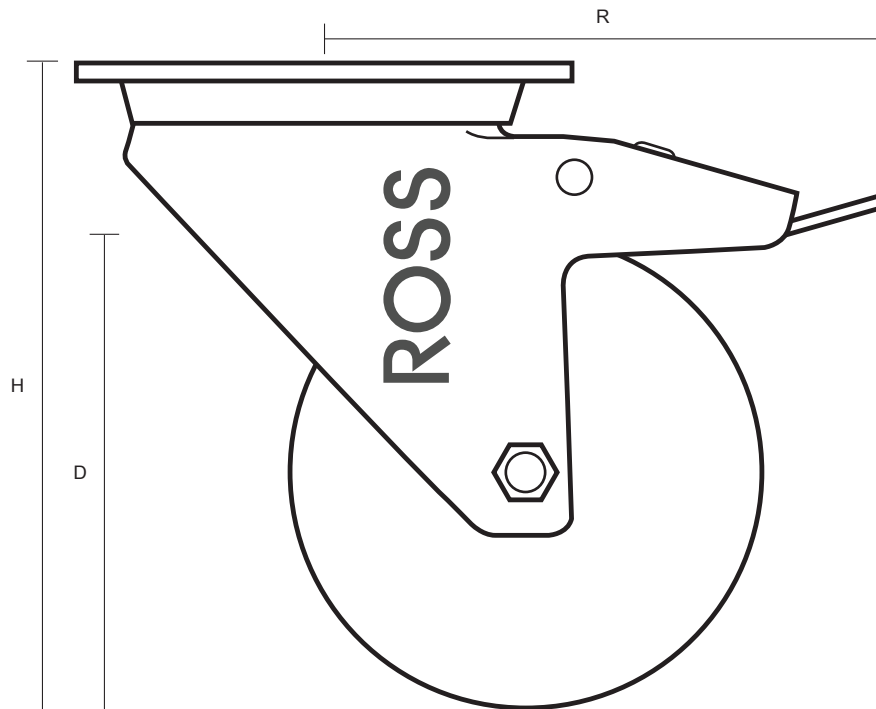

SS-200-PNB/SWB (200mm Swivel Braked Top Plate Castor Polyurethane Tyred Wheel)

Castor Dimensions - Key		
D	Wheel Diameter	200mm
L	Plate Dimension Length (mm)	140mm
L1	Plate Dimension Width (mm)	110mm
C	Plate Hole Centers length (mm)	105mm
C1	Plate Hole Centers width (mm)	80/75mm
D1	Plate Hole Diameter (mm)	10mm
H	Total Castor Height (mm)	236mm
W	Tread Width (mm)	50mm
R	Swivel Radius (mm)	195mm